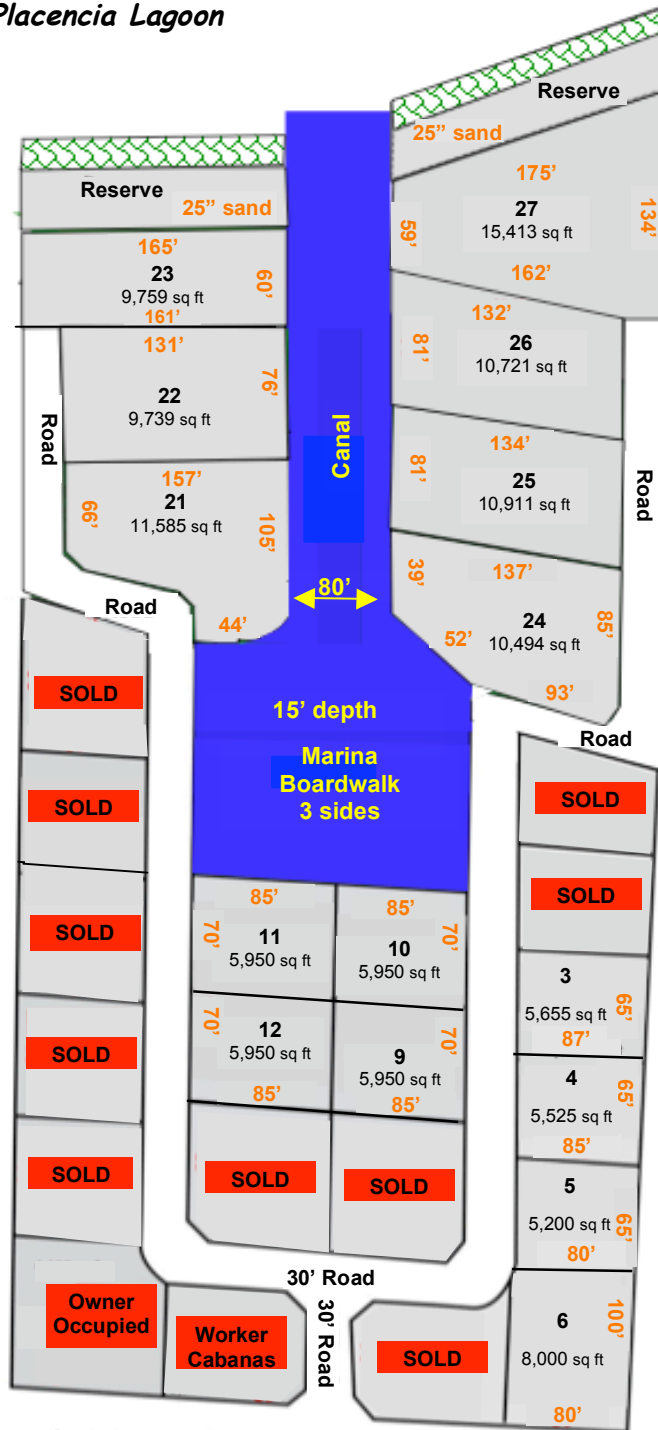

# Kokomo

Gated Community

## Placencia Lagoon

Scale is approximate